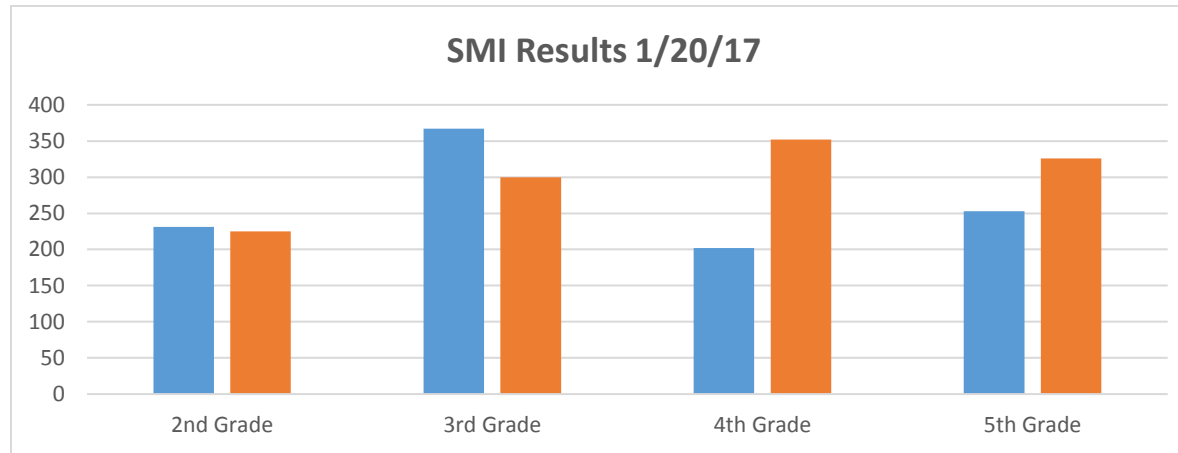

Grade Level	1st Rd Averages	2nd Rd Averages
2	231	225
3	367	300
4	202	352
5	253	326