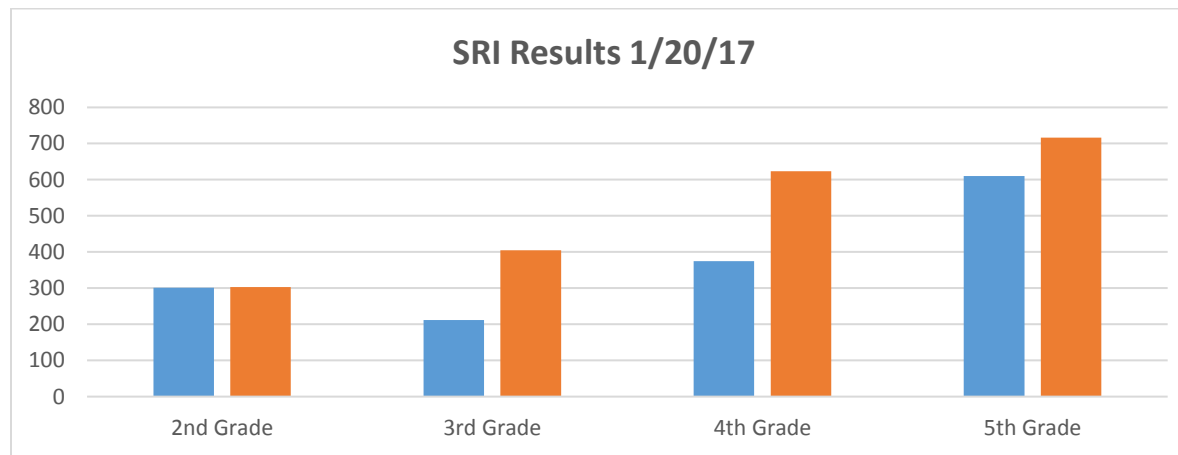

ESSEX JUNIOR ACADEMY SCHOLASTIC DATA

“Home of the Dragons”

Grade Level	1 st Rd Averages	2 nd Rd Averages
2	301	303
3	212	404
4	375	620
5	610	707

ESSEX JUNIOR ACADEMY SCHOLASTIC DATA

“Home of the Dragons”

Grade Level	1 st Rd Averages	2 nd Rd Averages
6	579	703
7	611	697
8	887	950