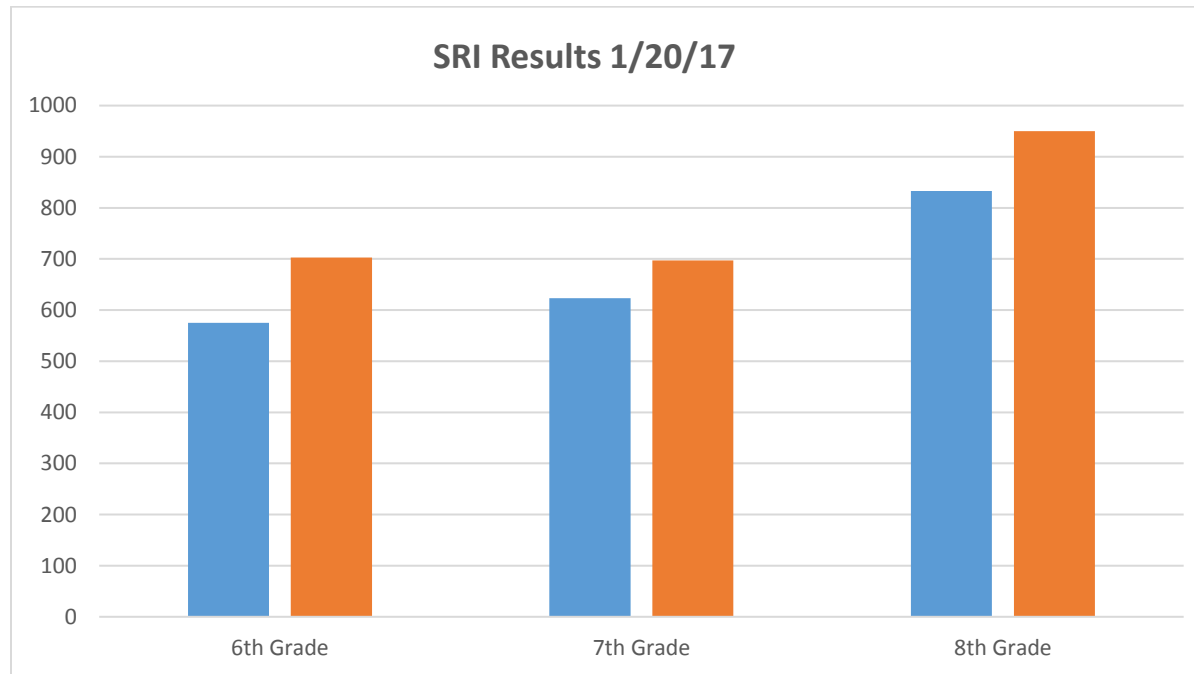

ESSEX JUNIOR ACADEMY SCHOLASTIC DATA

“Home of the Dragons”

Grade Level	1 st Rd Averages	2 nd Rd Averages
2	301	303
3	212	404
4	375	620
5	610	707

ESSEX JUNIOR ACADEMY SCHOLASTIC DATA

“Home of the Dragons”

Grade Level	1 st Rd Averages	2 nd Rd Averages
6	579	703
7	611	697
8	887	950