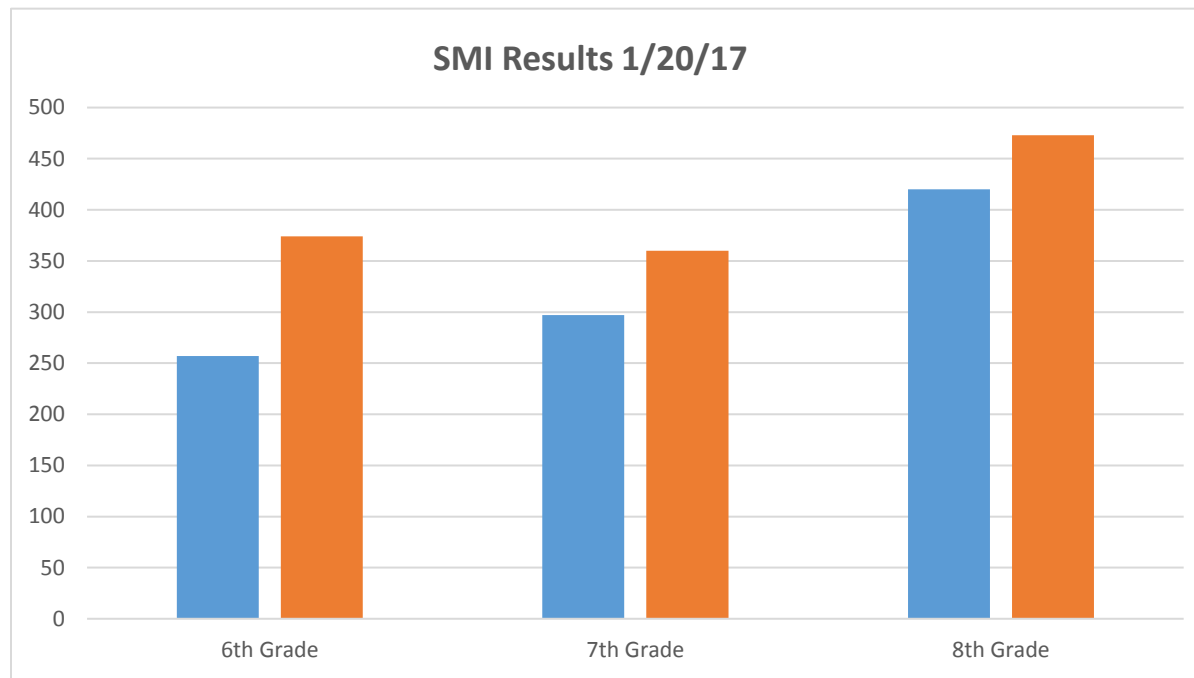

ESSEX JUNIOR ACADEMY SCHOLASTIC DATA

“Home of the Dragons”

Grade Level	1 st Rd Averages	2 nd Rd Averages
2	231	225
3	367	300
4	202	352
5	253	326

ESSEX JUNIOR ACADEMY SCHOLASTIC DATA

“Home of the Dragons”

Grade Level	1 st Rd Averages	2 nd Rd Averages
6	257	374
7	297	360
8	420	473